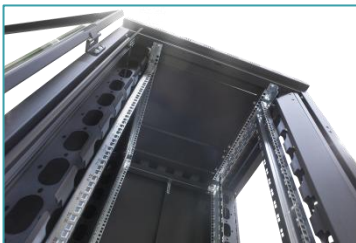

Conform to the standards

- ISO 9001:2015
- IEC 297-1, -2, -3 (Dimensions of mechanical structures of 483 mm (19") series)
- EN 61439-1 (Low voltage switchgear and control gear assemblies)
- EN 60529 (Degrees of protection provided by enclosures [IP code])
- EN 12150-1 (Thermally toughened soda lime silicate safety glass)
- CE conformity acc. to EN 62208 (Empty enclosures for low-voltage switch gear and control gear assemblies)