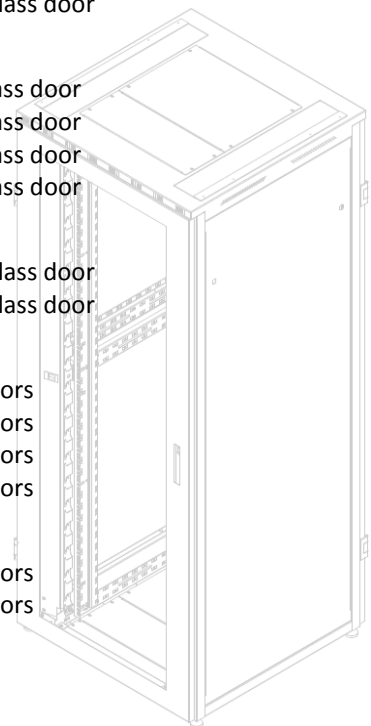

DN-19 32U-8/8-V	32U varioFLEX network cabinet, 1587x800x800 mm, tempered glass door
DN-19 36U-8/8-V	36U varioFLEX network cabinet, 1764x800x800 mm, tempered glass door
DN-19 42U-8/8-V	42U varioFLEX network cabinet, 2031x800x800 mm, tempered glass door
DN-19 47U-8/8-V	47U varioFLEX network cabinet, 2253x800x800 mm, tempered glass door

varioFLEX Network Cabinets - 800 mm width x 1000 mm depth | color grey (RAL 7035)

DN-19 42U-8/10-V	42U varioFLEX network cabinet, 2031x800x1000 mm, tempered glass door
DN-19 47U-8/10-V	47U varioFLEX network cabinet, 2253x800x1000 mm, tempered glass door

varioFLEX Server Cabinets - 600 mm width x 1000 mm depth | color grey (RAL 7035)

DN-19 SRV-26U-V	26U varioFLEX server cabinet, 1320x600x1000 mm, perforated doors
DN-19 SRV-36U-V	36U varioFLEX server cabinet, 1764x600x1000 mm, perforated doors
DN-19 SRV-42U-V	42U varioFLEX server cabinet, 2031x600x1000 mm, perforated doors
DN-19 SRV-47U-V	47U varioFLEX server cabinet, 2253x600x1000 mm, perforated doors

varioFLEX Server Cabinets - 800 mm width x 1000 mm depth | color grey (RAL 7035)

DN-19 SRV-42U-8/10-V	42U varioFLEX server cabinet, 2031x800x1000 mm, perforated doors
DN-19 SRV-47U-8/10-V	47U varioFLEX server cabinet, 2253x800x1000 mm, perforated doors

**for cabinets with black color (RAL 9005) please add -B to the item code previous to the -V
(e.g.: DN-19 42U-8/8-B-V)*