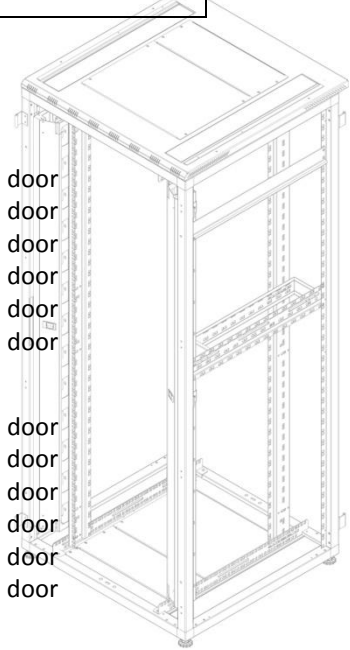

DN-19 32U-8/8-V	32U varioFLEX network cabinet, 1587x800x800 mm, tempered glass door
DN-19 36U-8/8-V	36U varioFLEX network cabinet, 1764x800x800 mm, tempered glass door
DN-19 42U-8/8-V	42U varioFLEX network cabinet, 2031x800x800 mm, tempered glass door
DN-19 47U-8/8-V	47U varioFLEX network cabinet, 2253x800x800 mm, tempered glass door

varioFLEX Network Cabinets - 800 mm width x 1000 mm depth | color grey (RAL 7035)

DN-19 42U-8/10-V	42U varioFLEX network cabinet, 2031x800x1000 mm, tempered glass door
DN-19 47U-8/10-V	47U varioFLEX network cabinet, 2253x800x1000 mm, tempered glass door

varioFLEX Server Cabinets - 600 mm width x 1000 mm depth | color grey (RAL 7035)

DN-19 SRV-26U-V	26U varioFLEX server cabinet, 1320x600x1000 mm, perforated doors
DN-19 SRV-36U-V	36U varioFLEX server cabinet, 1764x600x1000 mm, perforated doors
DN-19 SRV-42U-V	42U varioFLEX server cabinet, 2031x600x1000 mm, perforated doors
DN-19 SRV-47U-V	47U varioFLEX server cabinet, 2253x600x1000 mm, perforated doors

varioFLEX Server Cabinets - 800 mm width x 1000 mm depth | color grey (RAL 7035)

DN-19 SRV-42U-8/10-V	42U varioFLEX server cabinet, 2031x800x1000 mm, perforated doors
DN-19 SRV-47U-8/10-V	47U varioFLEX server cabinet, 2253x800x1000 mm, perforated doors

**for cabinets with black color (RAL 9005) please add -B to the item code previous to the -V
(e.g.: DN-19 42U-8/8-B-V)*