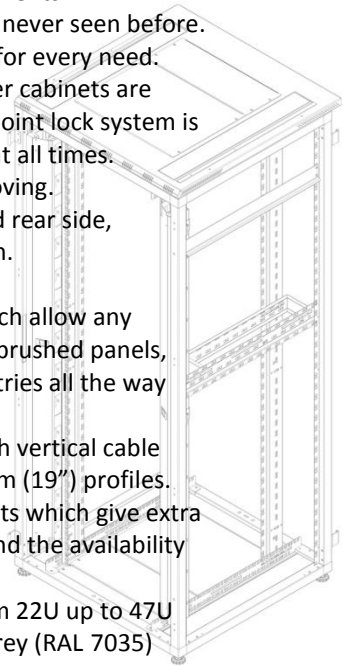

The new varioFLEX cabinets are designed and produced for cabling and networking components. Our planners and designers came together to create a special 483 mm (19") cabinet range never seen before. Due to specific optimizations, the varioFLEX series offers maximum stability and flexibility for every need. The front door consists of a complete metal frame with 4 mm tempered safety glass. Server cabinets are equipped with 75% perforated metal front and rear doors. A special pivot locking lever 1-point lock system is present on front as well as rear doors. 270° door opening angle ensures best accessibility at all times. All side panels are lockable and equipped with locks left and right for safety and easy removing. Every cabinet is equipped with galvanized 483 mm (19") profiles mounted on the front and rear side, which are connected to the main frame on depth bars from three points left and right each. They are adjustable in depth and with height unit marking. The roof as well as the base are equipped with 483 mm (19") dimensions blank panels which allow any 483 mm (19") assembly and are easy to change with other accessories like vented panels, brushed panels, sliding entry panels, etc. Cabinets from 800 mm width are outfitted with brushed cable entries all the way of depth on the left and right sides of top and base. Furthermore the cabinets from 800 mm width from 32 height units are pre-configured with vertical cable management ducts with a special fixing unit to the main frame, separated from the 483 mm (19") profiles. Overall the main frame of varioFLEX cabinets is reinforced due to injected steel corner joints which give extra stability. Moreover they have heavy duty uprights, extra bended for high load capacities and the availability to assemble cable management rings. The completely mounted 483 mm (19") cabinets are available in different height units from 22U up to 47U and with a width of 600 or 800 mm and a depth of 600, 800 or 1000 mm. Standard color grey (RAL 7035) and black (RAL 9005), other colors available on request.