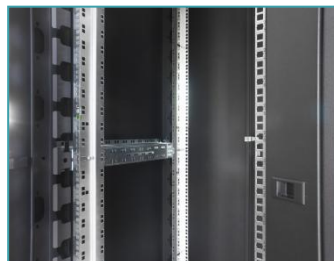

Conform to the standards

- ISO 9001:2015
- IEC 297-1, -2, -3 (Dimensions of mechanical structures of 483 mm (19") series)
- EN 61439-1 (Low voltage switchgear and control gear assemblies)
- EN 60529 (Degrees of protection provided by enclosures [IP code])
- EN 12150-1 (Thermally toughened soda lime silicate safety glass)
- CE conformity acc. to EN 62208 (Empty enclosures for low-voltage switch gear and control gear assemblies)